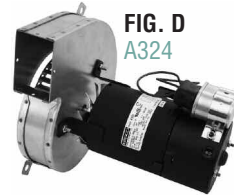

FIG. E
A331

FIG. D
A324